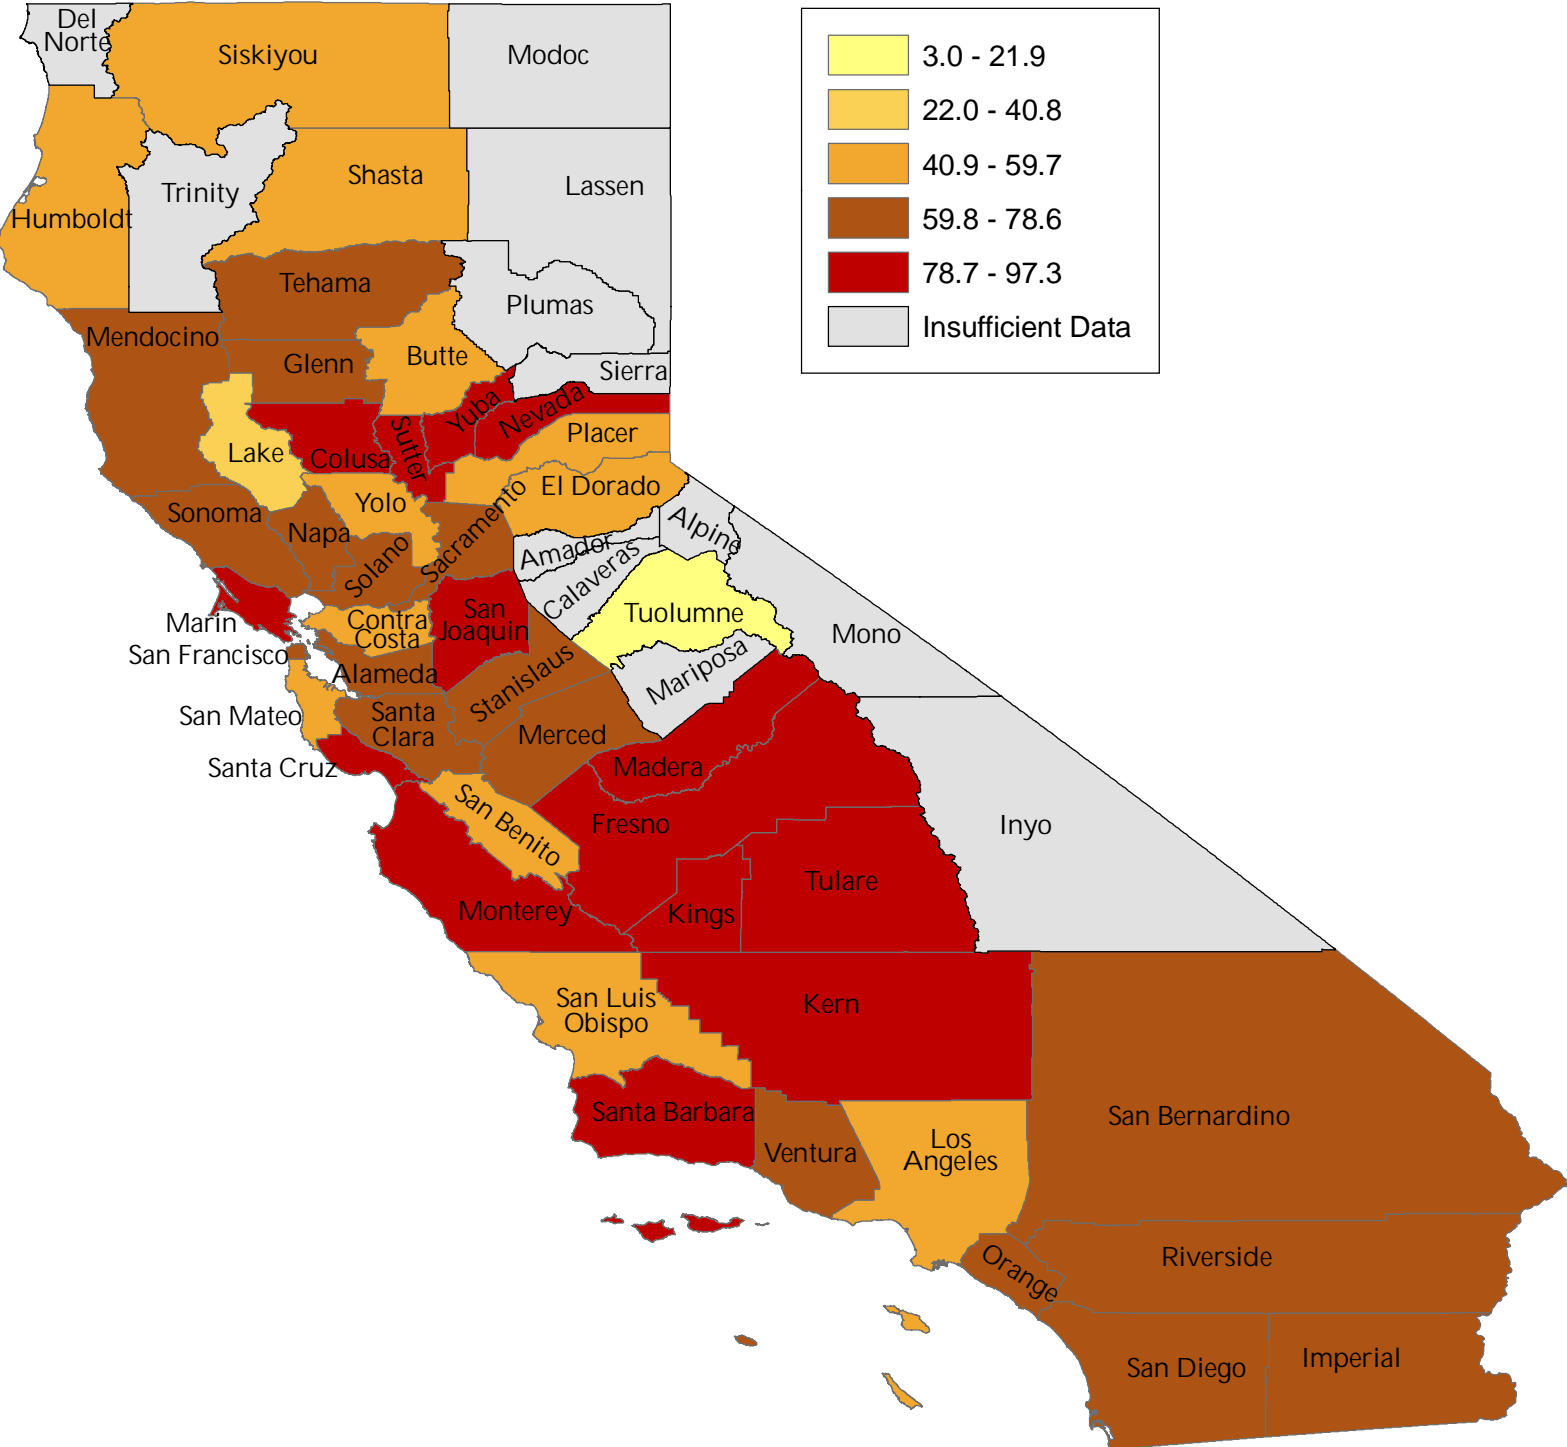

Reference Maps

Teen Births, per 1,000, 2005

Teen Births Percent Change, 2000 - 2005

Teen Births, White, per 1,000, 2005

Teen Births, Latina, per 1,000, 2005

Teen Births, per 1,000 2005

Teen Births, Percent Change 2000 - 2005

Teen Births, White, per 1,000 2005

Teen Births, Latina, per 1,000 2005

Source: Birth Rates in California, Table 1