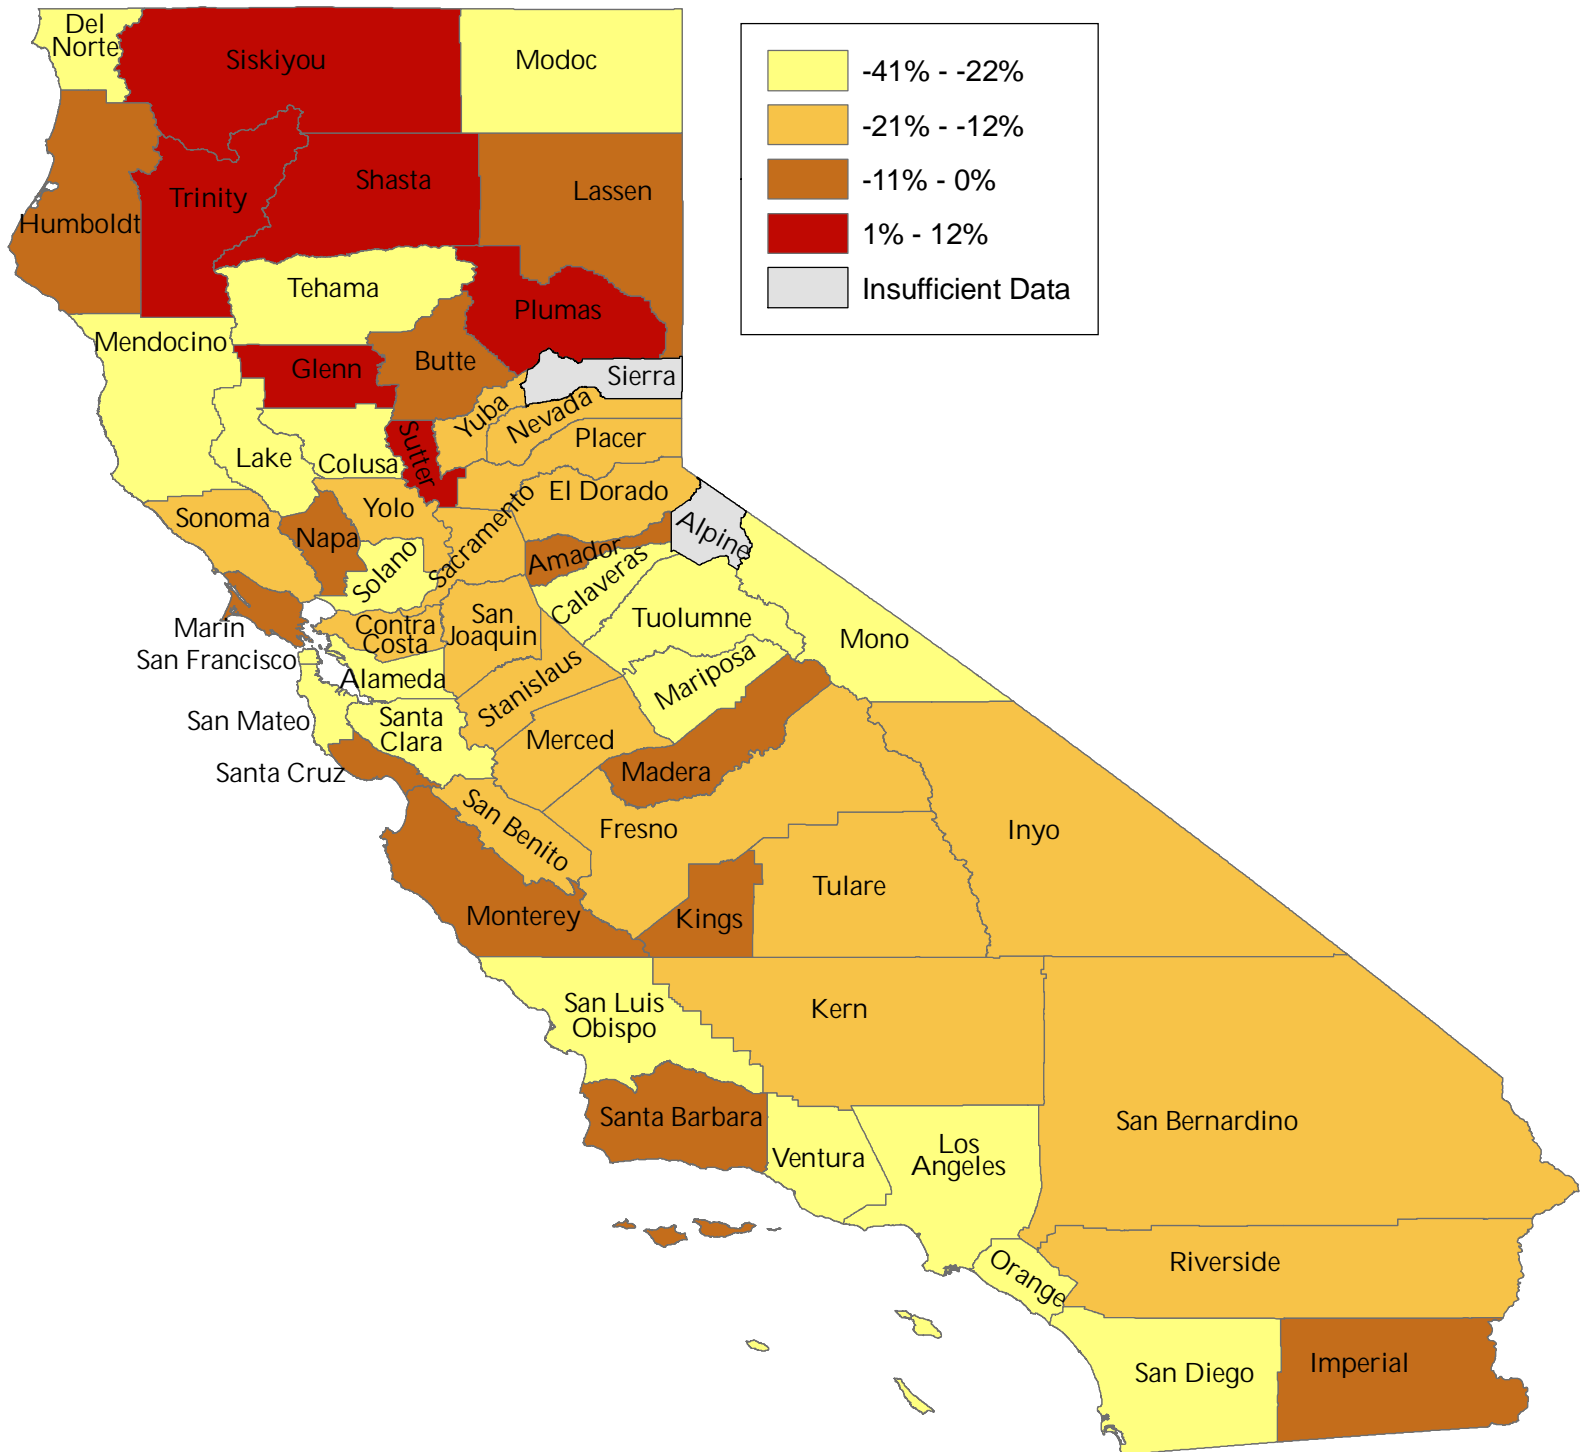

Reference Maps

Teen Births, per 1,000, 2005

Teen Births Percent Change, 2000 - 2005

Teen Births, White, per 1,000, 2005

Teen Births, Latina, per 1,000, 2005

Teen Births, per 1,000 2005

Teen Births, Percent Change 2000 - 2005

Teen Births, White, per 1,000 2005

Teen Births, Latina, per 1,000 2005

Source: Birth Rates in California, Table 1