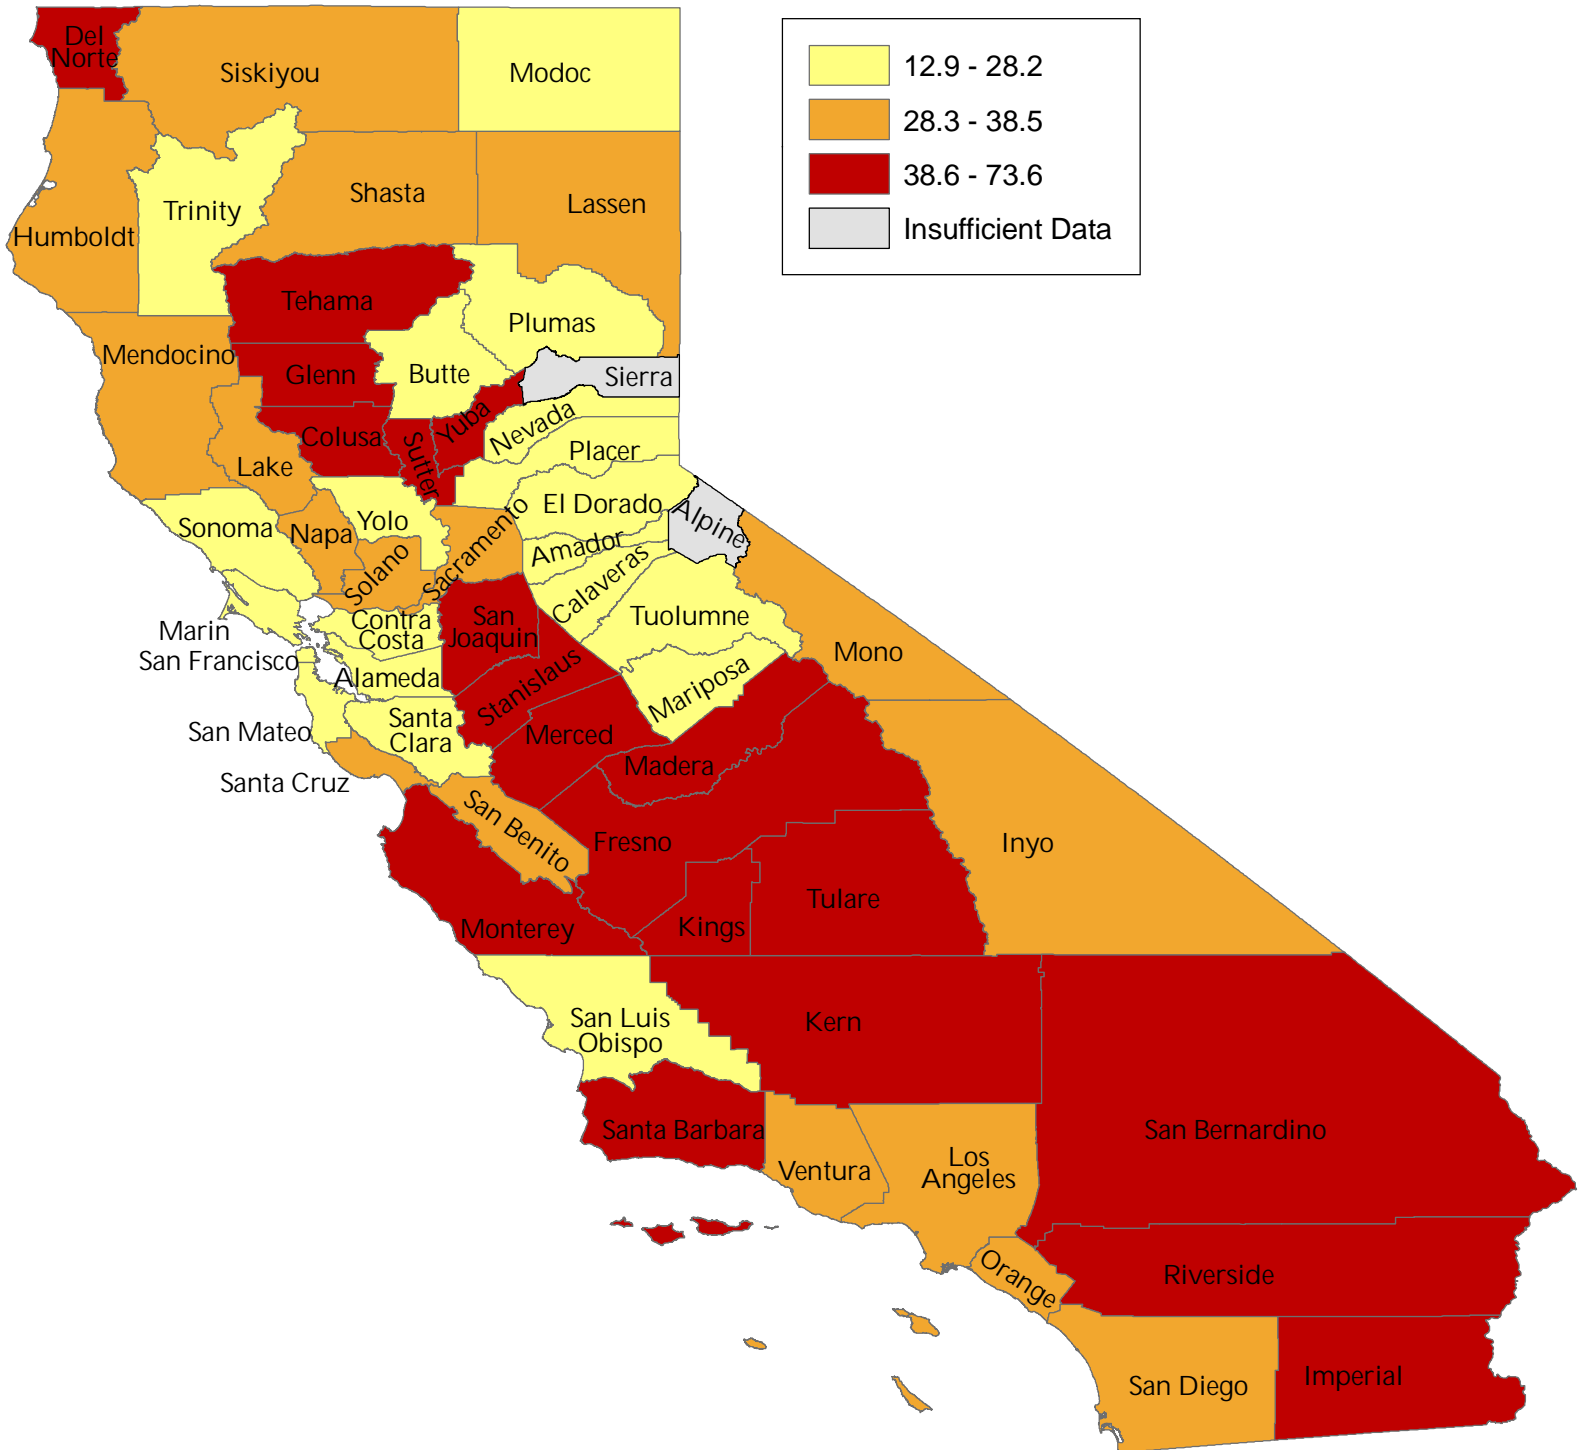

Reference Maps

Teen Births, per 1,000, 2005

Teen Births Percent Change, 2000 - 2005

Teen Births, White, per 1,000, 2005

Teen Births, Latina, per 1,000, 2005

Teen Births, per 1,000 2005

Teen Births, Percent Change 2000 - 2005

Teen Births, White, per 1,000 2005

Teen Births, Latina, per 1,000 2005

Source: Birth Rates in California, Table 1