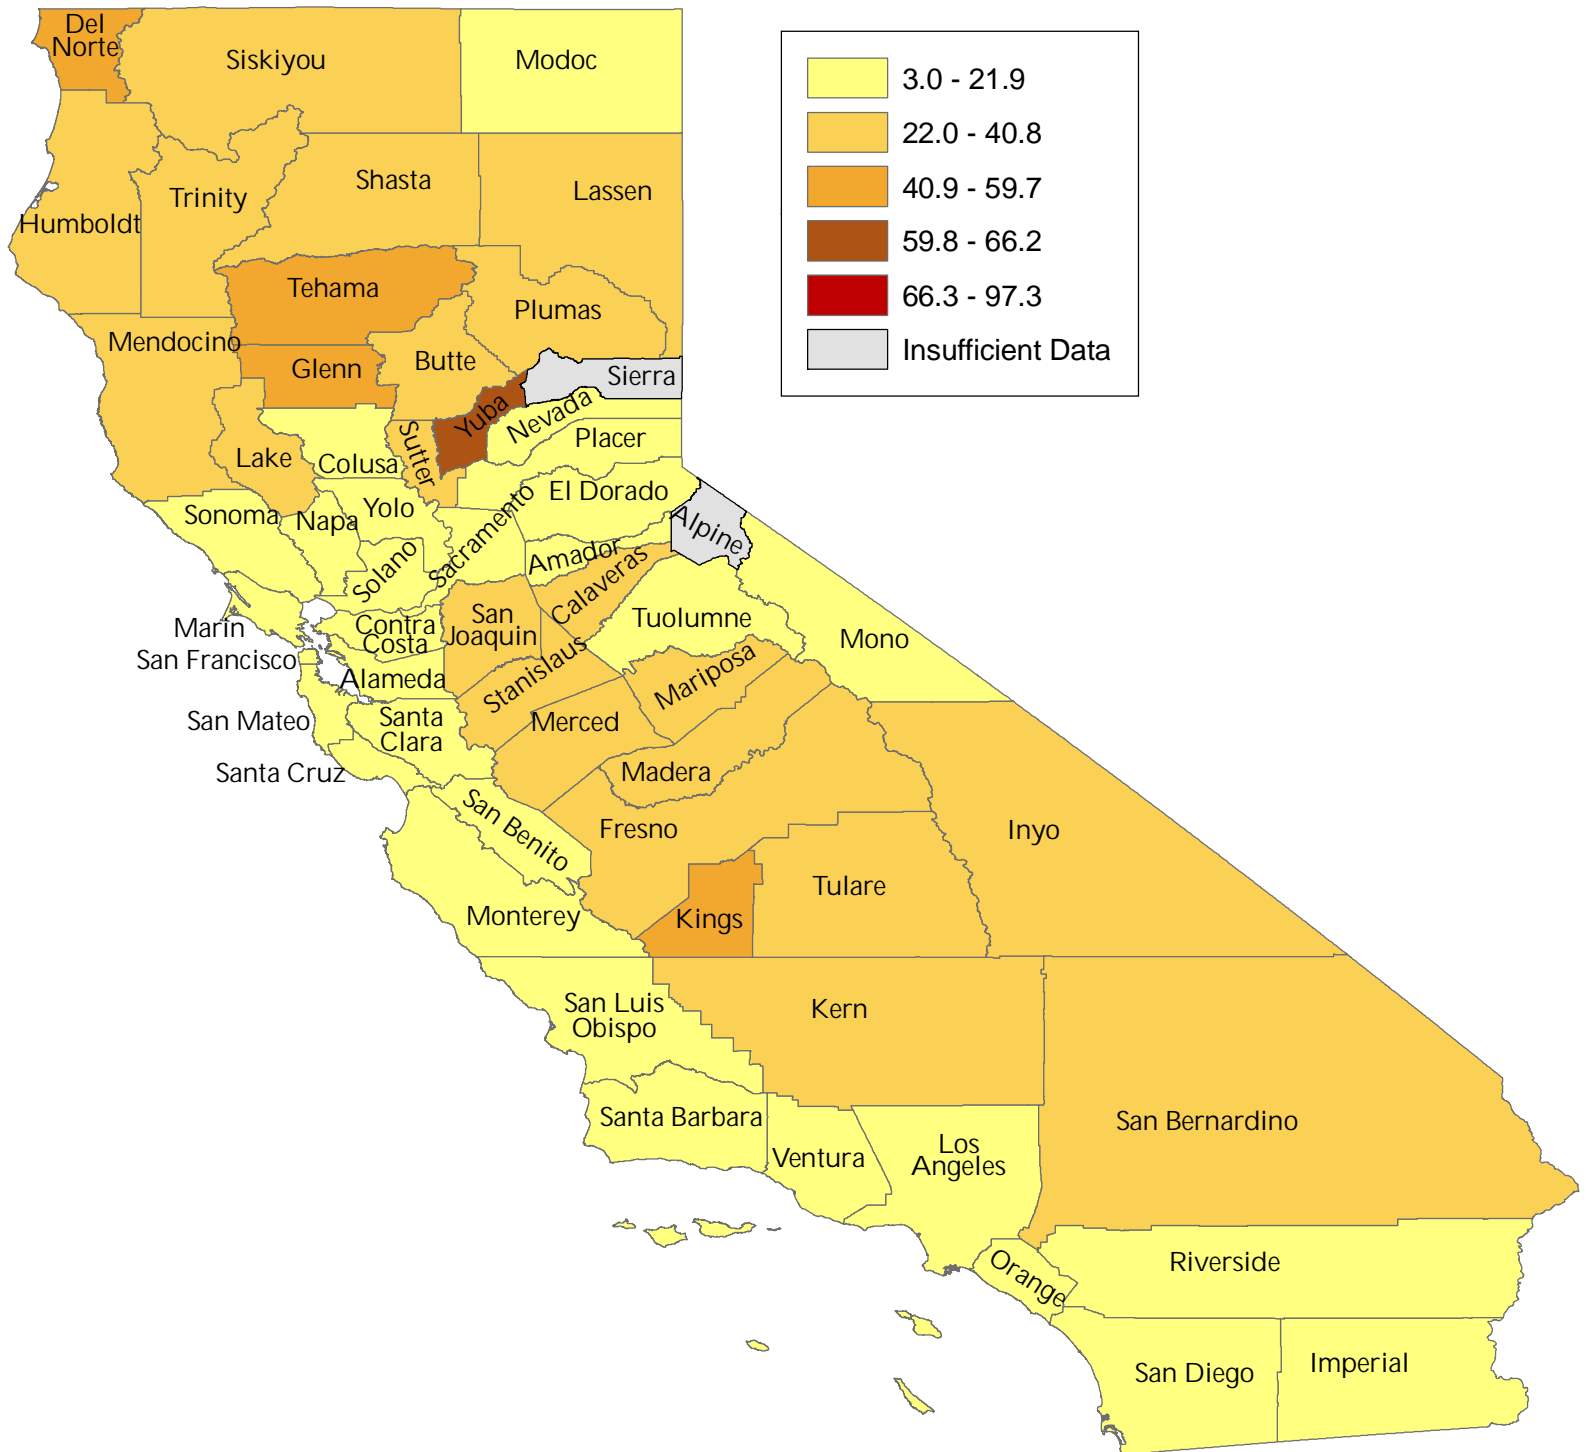

Reference Maps

Teen Births, per 1,000, 2005

Teen Births Percent Change, 2000 - 2005

Teen Births, White, per 1,000, 2005

Teen Births, Latina, per 1,000, 2005

Teen Births, per 1,000 2005

Teen Births, Percent Change 2000 - 2005

Teen Births, White, per 1,000 2005

Teen Births, Latina, per 1,000 2005

Source: Birth Rates in California, Table 1