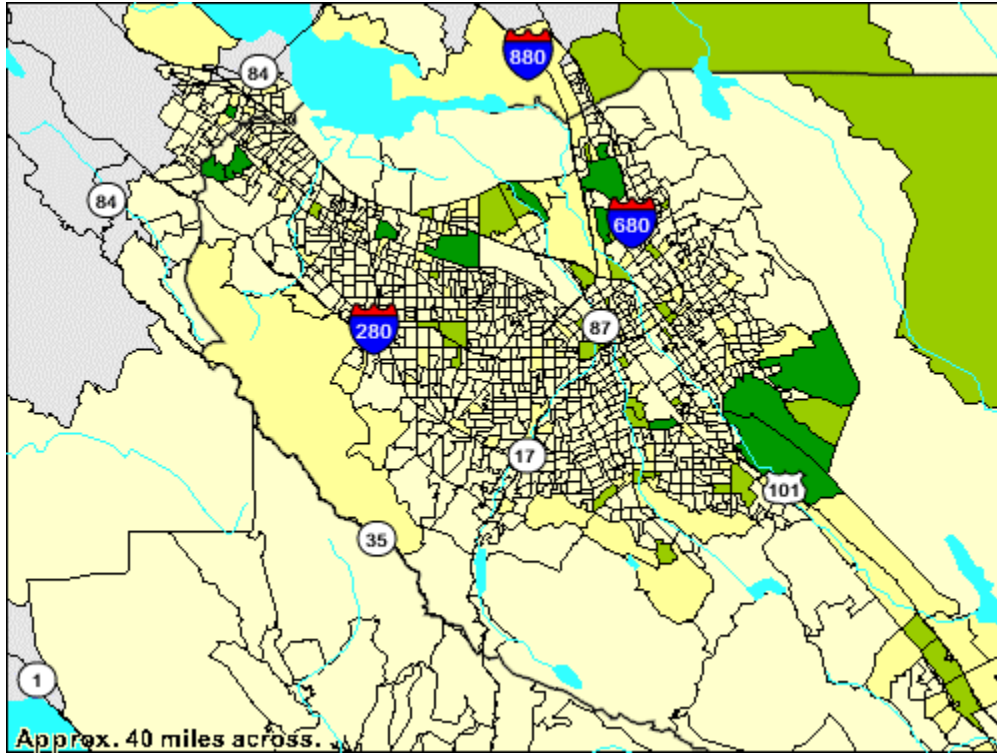

Map 2. New Neighborhoods in the San Jose Metropolitan Area

Note: Data classifications are based on new homes built in the last 5 years.