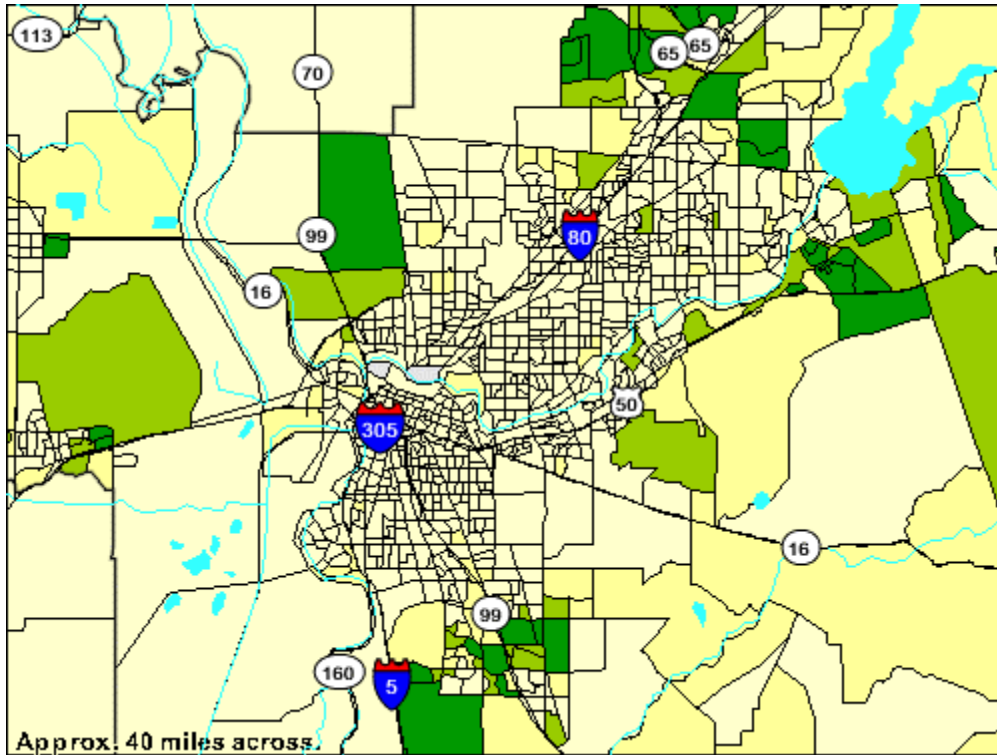

**Map 4. New Neighborhoods in the Sacramento Metropolitan Area (portion)**

Note: Data classifications are based on new homes built in the last 5 years.