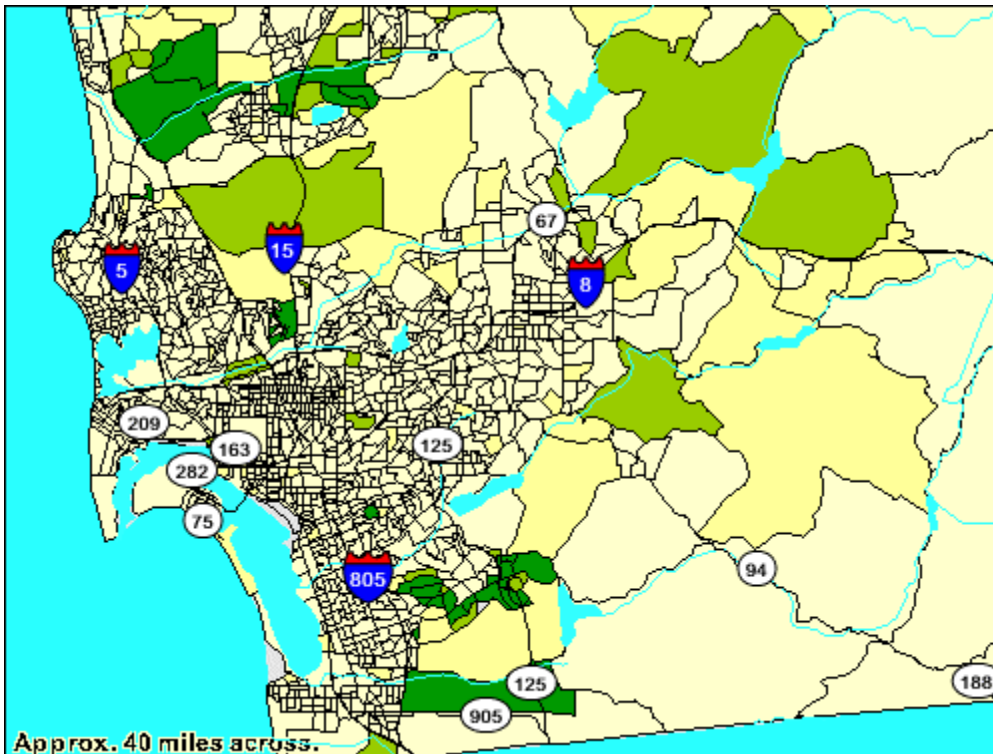

Map 9. New Neighborhoods in the San Diego Metropolitan Area (portion)
Northern portion

Southern portion

Note: Data classifications are based on new homes built in the last 5 years.