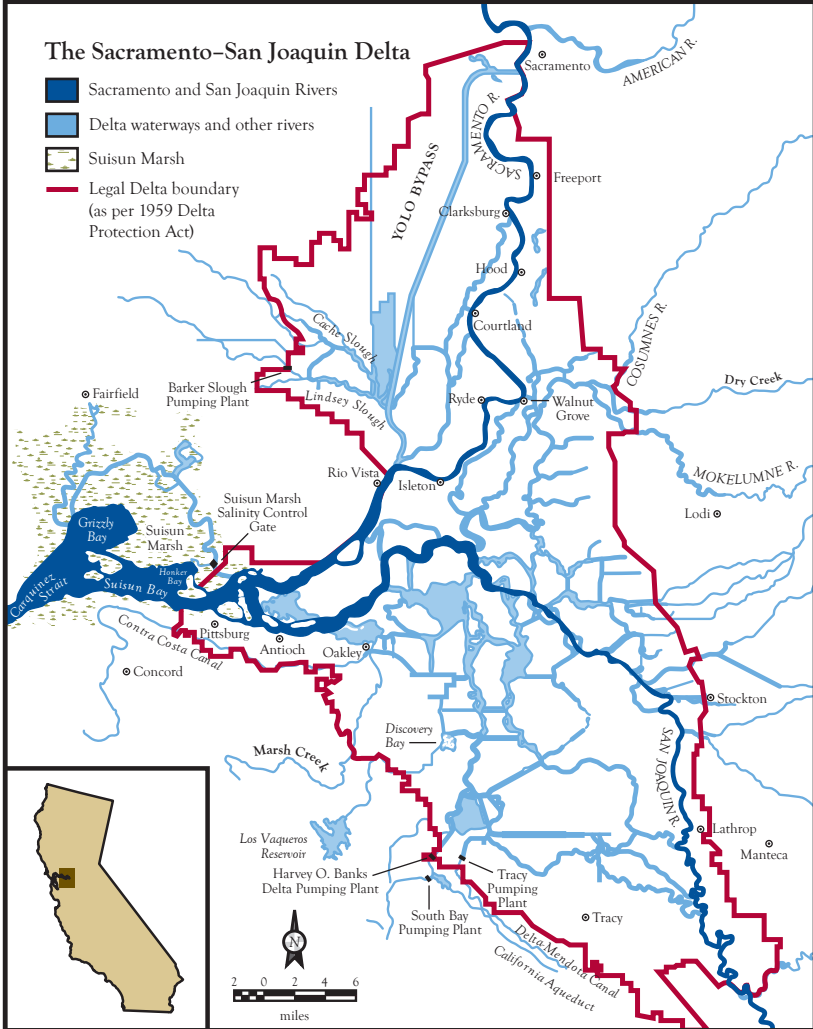

The Sacramento–San Joaquin Delta

-  Sacramento and San Joaquin Rivers
-  Delta waterways and other rivers
-  Suisun Marsh
-  Legal Delta boundary (as per 1959 Delta Protection Act)

Figure 1.1—The Sacramento—San Joaquin Delta